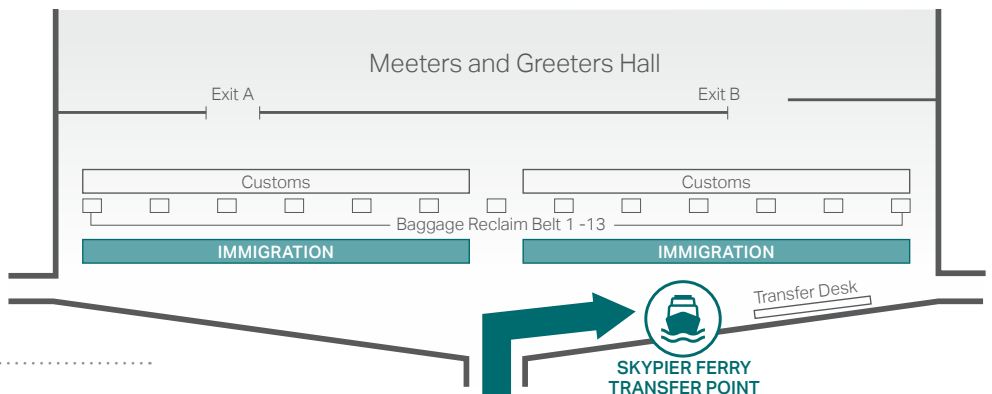

Travel to Ferry

Board APM (Automated People Mover) to SkyPier Ferry Terminal.

Board SkyPier Ferry

Introducing a codeshare partnership with CKS (Chu Kong Passenger Transport), passengers can board the ferries to one of the seven destinations within the Greater Bay Area.

Hong Kong International Airport

Arrival Hall Floor Plan

SkyPier at Hong Kong International Airport provides speedy ferry service for transfer passengers.

Departure location: Upon arrival in Hong Kong BEFORE immigration.